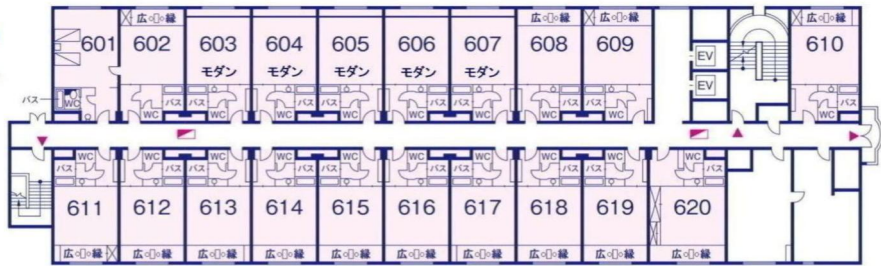

施設のご案内 Facility Guide

- 客室60室 ■ 収容人数285名
- バンケットホール「大峰」
- 中宴会場「越後」 ■ 小宴会場「信濃」「清津」「魚野」
- 大浴場、露天風呂 ■ プレミアラウンジ ■ 卓球場
- レストラン「雪ノ音」 ■ パブ「夜灯」 ■ 売店「雪乃蔵」
- スキー室（レンタル、ロッカー、乾燥室、更衣室）
- 送迎車 ■ 平地駐車場（乗用車60台、大型バス10台）

- 60 guest rooms ■ Capacity: 285 guests
- Banquet hall "Omine"
- Medium banquet hall "Echigo"
- Small banquet rooms "Shinano" "Kiyotsu" "Uono"
- Public bath, open-air bath ■ Premium lounge ■ Table tennis room
- Restaurant "Yukinone" ■ Pub "Yoakari" ■ Shop "Yukinokura"
- Ski room (rental, lockers, drying room, changing room)
- Shuttle service ■ Parking (60 cars, 10 buses)

7F	guest rooms	客室 701~720
6F	◇	客室 601~520
5F	◇	客室 501~520
4F	●	バンケットホール「大峰」 Banquet Hall (Large)
3F	●	中宴会場 ● 小宴会場 Banquet Hall (Medium)・Banquet Halls (Small)
2F	●	大浴場 ● 露天風呂 ● ラウンジ ● 売店 フロント ● レストラン ● 卓球場 ● パブ Bath house ● Japanese Restaurant ● Front desk・Lobby Restaurant ● Open-Air Baths ● Shop
1F	●	貸スキー室 ● スキー置場・ロッカー室 Ski Rental・Ski Room・Locker Room

全室禁煙
Non-smoking in all rooms

- 消火栓 hydrant
- ▲ 非常口 emergency exit

7F

6F

5F

4F

- 消火栓 hydrant
- ▲ 非常口 emergency exit

3F

2F

1F