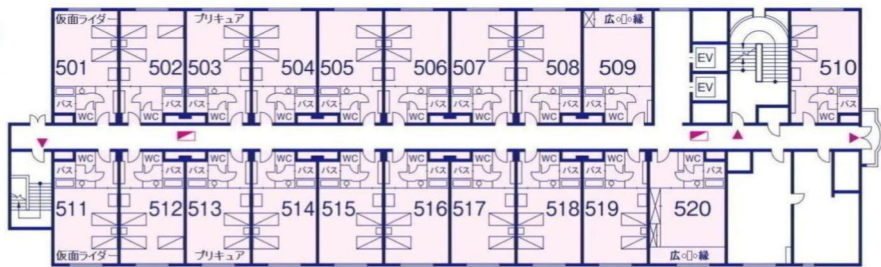

- 60 guest rooms ■ Capacity: 285 guests
- Banquet hall "Omine"
- Medium banquet hall "Echigo"
- Small banquet rooms "Shinano" "Kiyotsu" "Uono"
- Public bath, open-air bath ■ Premium lounge ■ Table tennis room
- Restaurant "Yukinone" ■ Pub "Yoakari" ■ Shop "Yukinokura"
- Ski room (rental, lockers, drying room, changing room)
- Shuttle service ■ Parking (60 cars, 10 buses)

7F	guest rooms	客室 701~720
6F	◇	客室 601~520
5F	◇	客室 501~520
4F	●	バンケットホール「大峰」 Banquet Hall (Large)
3F	●	中宴会場 ● 小宴会場 Banquet Hall (Medium)・Banquet Halls (Small)
2F	●	大浴場 ● 露天風呂 ● ラウンジ ● 売店 フロント ● レストラン ● 卓球場 ● パブ Bath house ● Japanese Restaurant ● Front desk・Lobby Restaurant ● Open-Air Baths ● Shop
1F	●	貸スキー室 ● スキー置場・ロッカー室 Ski Rental・Ski Room・Locker Room

全室禁煙 
Non-smoking in all rooms

- 消火栓 hydrant
- ▲ 非常口 emergency exit

7F

6F

5F

4F

- 消火栓 hydrant
- ▲ 非常口 emergency exit

3F